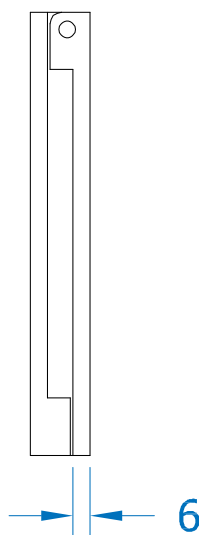

Round Door Knob - KM163 - 63mm diameter

- Available in Satin Stainless Steel and Matt Black

Square Door Knob - KM120

- Available in Satin Stainless Steel and Matt Black

For further assistance, call 01702 899440

Stainless Steel Door Knocker - DKB155

- Available in Satin Stainless Steel

Front Profile

Side Profile

Top Profile

For further assistance, call 01702 899440

www.alu-tec.co.uk

Fletchers Square, Temple Farm Industrial Estate, Southend-on-Sea, Essex SS2 5RN