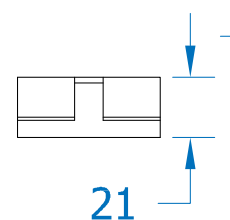

Stainless Steel Door Knocker - DKB155

- Available in Satin Stainless Steel

Front Profile

Side Profile

Top Profile

For further assistance, call 01702 899440

www.alu-tec.co.uk

Fletchers Square, Temple Farm Industrial Estate, Southend-on-Sea, Essex SS2 5RN