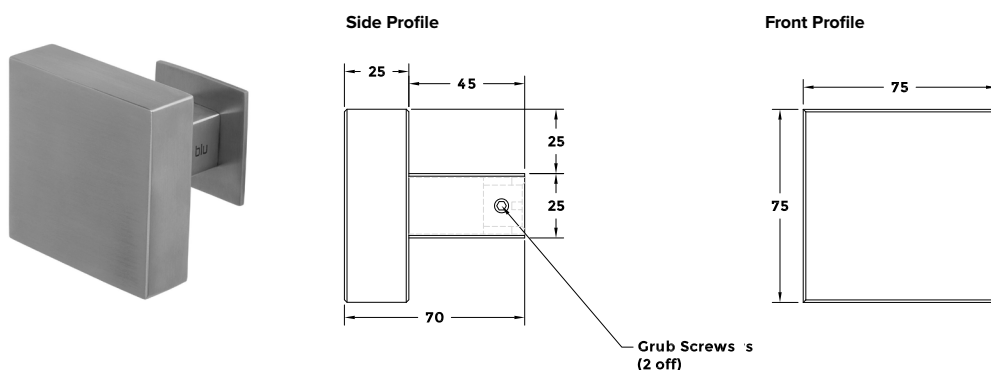

Square Door Knob - KM120

- Available in Satin Stainless Steel and Matt Black

For further assistance, call 01702 899440

www.alu-tec.co.uk

Fletchers Square, Temple Farm Industrial Estate, Southend-on-Sea, Essex SS2 5RN