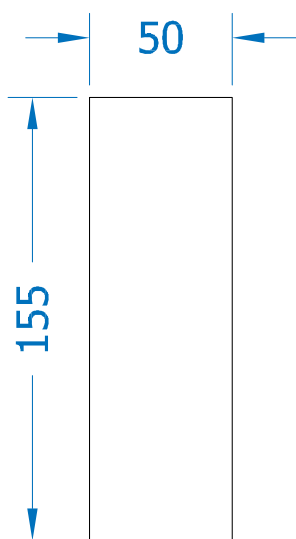

Stainless Steel Door Knocker - DKB155

- Available in Satin Stainless Steel

Front Profile

Side Profile

Top Profile

For further assistance, call 01702 899440

www.alu-tec.co.uk

Fletchers Square, Temple Farm Industrial Estate, Southend-on-Sea, Essex SS2 5RN