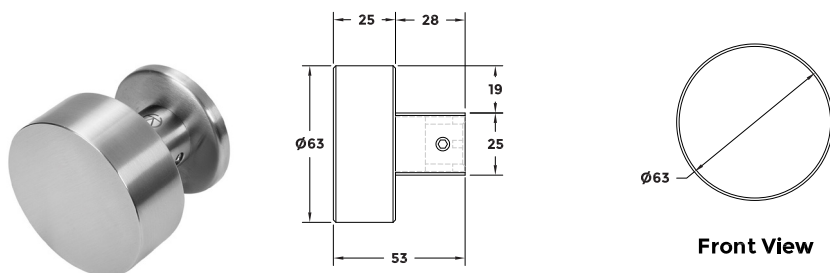

BLU™ STAINLESS STEEL CONTEMPORARY DOOR KNOB

- ❖ Fixed centre contemporary doorknob
- ❖ Can be used as a single bolt through or back-to-back door pull set
- ❖ Manufactured from 316 Marine Grade Stainless Steel
- ❖ Ideal for use where corrosion levels are high such as city or coastal environments and with acidic timber

Round Door Knob - KM163 - 63mm diameter

- Available in Satin Stainless Steel and Matt Black

Square Door Knob - KM120

- Available in Satin Stainless Steel and Matt Black

For further assistance, call 01702 899440