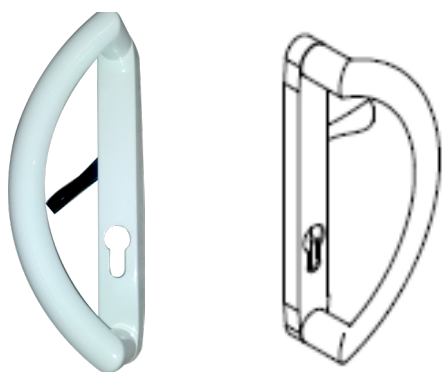

Blank external backplates available for use when the handle is only required on the inside of the door.

For further assistance, call 01702 899440

www.alu-tec.co.uk

Fletchers Square, Temple Farm Industrial Estate, Southend-on-Sea, Essex SS2 5RN

SLIDING DOOR D HANDLE

D HANDLE WITH CYLINDER

- ❖ For use with enhanced security locks
- ❖ Handles to be ordered as handed - Right or Left
- ❖ Available in White, Satin Silver and Black

D HANDLE WITHOUT CYLINDER