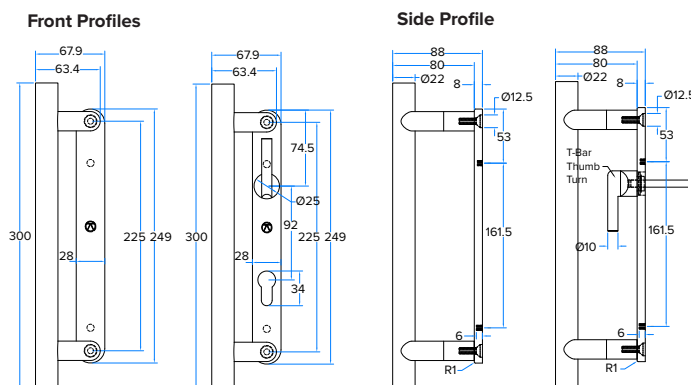

Lift & Slide Patio Door Handles - KM7 Series

- Available in Satin Stainless Steel

KM750 Internal lever & euro cut-out faceplate

KM760 Internal lever & blank faceplate

KM780 Back-to-back lever handle & euro cut-out faceplate