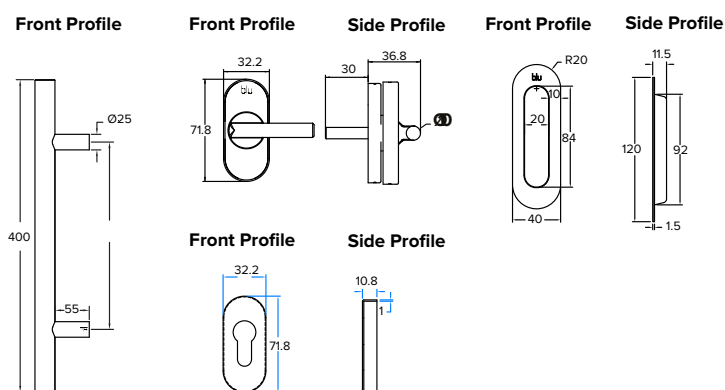

COASTAL

Offset Round 'T' Bar Handle - KM850

- Single with secret fix handle kit or Back to Back handles
- Available in Satin Stainless Steel and Matt Black

Inline Round 'T' Bar Handle - KM859

- Single with secret fix handle kit or Back to Back handles
- Available in Satin Stainless Steel and Matt Black