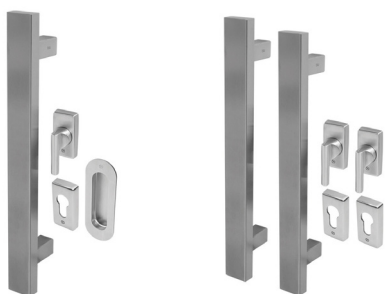

- Contemporary, high quality patio sliding door handle
- Manufactured from 316 Marine Grade Stainless Steel
- Designed with no middle stem to avoid conflicting with locking mechanism
- Ideal for use where corrosion levels are high such as city or coastal environments and with acidic timber
- Part of a suited range of door and window hardware

COASTAL

Offset Round 'T' Bar Handle - KM850

- Single with secret fix handle kit or Back to Back handles
- Available in Satin Stainless Steel and Matt Black

Inline Round 'T' Bar Handle - KM859

- Single with secret fix handle kit or Back to Back handles
- Available in Satin Stainless Steel and Matt Black

For further assistance, call 01702 899440

www.alu-tec.co.uk

Fletchers Square, Temple Farm Industrial Estate, Southend-on-Sea, Essex SS2 5RN

BLU™ STAINLESS STEEL SLIDING DOOR BAR HANDLES

- Contemporary, high quality patio sliding door handle
- Manufactured from 316 Marine Grade Stainless Steel
- Designed with no middle stem to avoid conflicting with locking mechanism
- Ideal for use where corrosion levels are high such as city or coastal environments and with acidic timber
- Part of a suited range of door and window hardware

COASTAL

Inline Rectangular 'T' Bar Handle - KM853

- Single with secret fix handle kit or Back to Back handles
- Available in Satin Stainless Steel and Matt Black

Offset Rectangular 'T' Bar Handle - KM856