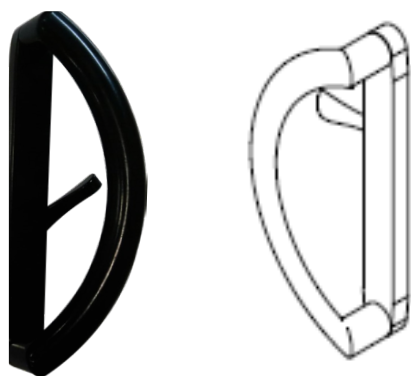

Blank external backplates available for use when the handle is only required on the inside of the door.

For further assistance, call 01702 899440

www.alu-tec.co.uk

Fletchers Square, Temple Farm Industrial Estate, Southend-on-Sea, Essex SS2 5RN

SLIDING DOOR D HANDLE

D HANDLE WITH CYLINDER

- ❖ For use with enhanced security locks
- ❖ Handles to be ordered as handed - Right or Left
- ❖ Available in White, Satin Silver and Black

D HANDLE WITHOUT CYLINDER

- ❖ For use with enhanced security locks
- ❖ Handles to be ordered as handed - Right or Left
- ❖ Available in White, Satin Silver and Black

For further assistance, call 01702 899440

www.alu-tec.co.uk

Fletchers Square, Temple Farm Industrial Estate, Southend-on-Sea, Essex SS2 5RN