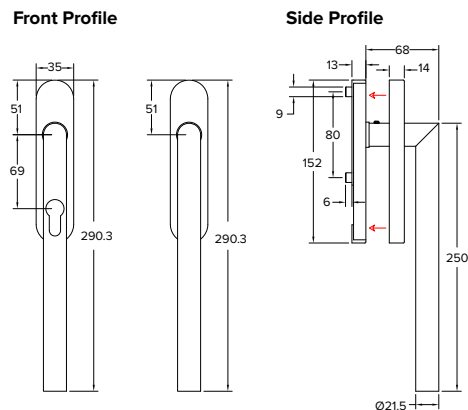

For further assistance, call 01702 899440

www.alu-tec.co.uk

Fletchers Square, Temple Farm Industrial Estate, Southend-on-Sea, Essex SS2 5RN