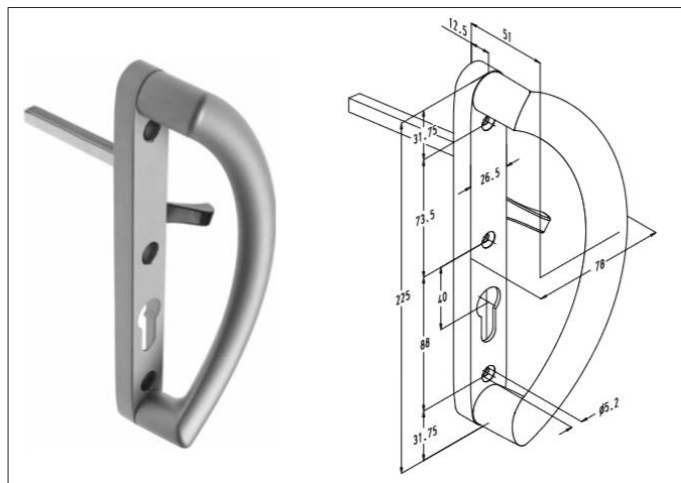

SLIDING DOOR D HANDLE

D HANDLE WITH CYLINDER

- ❖ For use with enhanced security locks
- ❖ Handles to be ordered as handed - Right or Left
- ❖ Available in White, Satin Silver and Black