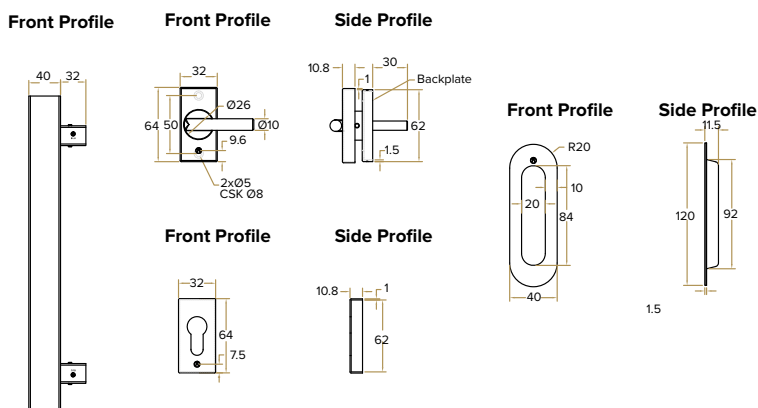

Offset Rectangular 'T' Bar Handle - KM856

- Single with secret fix handle kit or Back to Back handles
- Available in Satin Stainless Steel and Matt Black