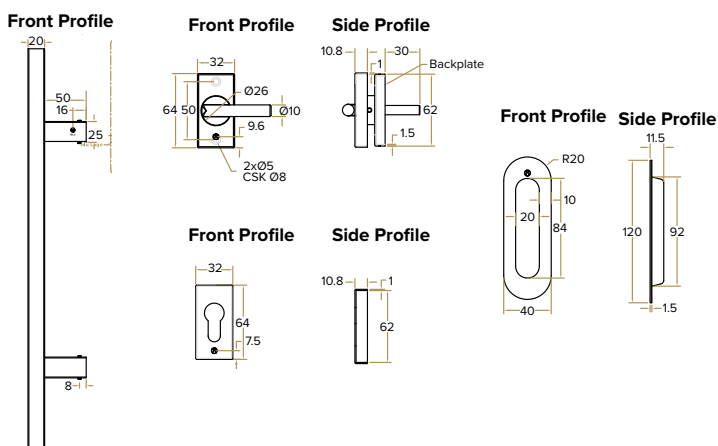

BLU™ STAINLESS STEEL SLIDING DOOR BAR HANDLES

- Contemporary, high quality patio sliding door handle
- Manufactured from 316 Marine Grade Stainless Steel
- Designed with no middle stem to avoid conflicting with locking mechanism
- Ideal for use where corrosion levels are high such as city or coastal environments and with acidic timber
- Part of a suited range of door and window hardware

COASTAL

Inline Rectangular 'T' Bar Handle - KM853

- Single with secret fix handle kit or Back to Back handles
- Available in Satin Stainless Steel and Matt Black