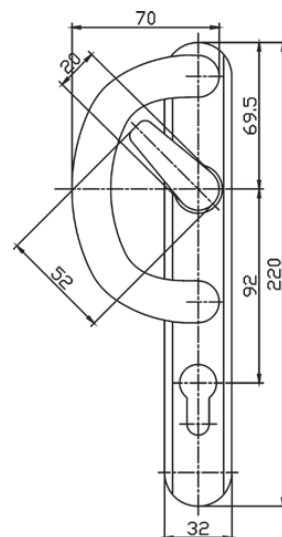

SLIDING DOOR P HANDLE

As part of the greenteQ suite, the sliding door handles are available in colours to perfectly match the window and residential door handles from the same collection.

- Six finishes available: White, Black, PVD Gold, Polished Chrome, Enduro Steel, Satin Chrome, Anthracite Grey and Smokey Chrome.
- Available with or without a cylinder hole.
- Covered by the greenteQ 10 year guarantee

Blank external backplates available for use when the handle is only required on the inside of the door.

For further assistance, call 01702 899440

www.alu-tec.co.uk

Fletchers Square, Temple Farm Industrial Estate, Southend-on-Sea, Essex SS2 5RN