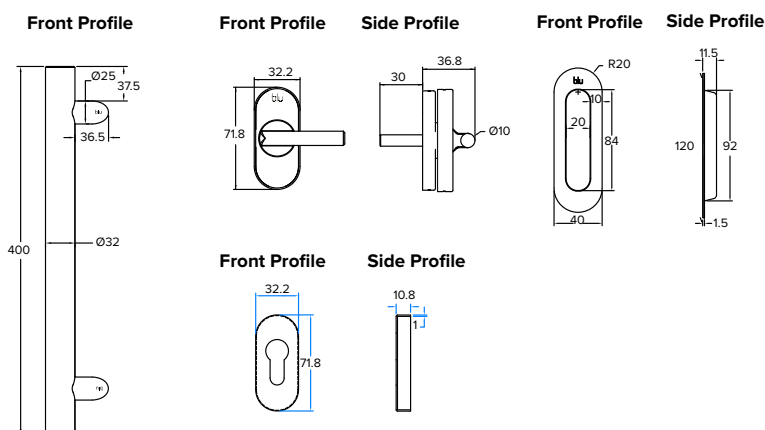

BLU™ STAINLESS STEEL SLIDING DOOR BAR HANDLES

- Contemporary, high quality patio sliding door handle
- Manufactured from 316 Marine Grade Stainless Steel
- Designed with no middle stem to avoid conflicting with locking mechanism
- Ideal for use where corrosion levels are high such as city or coastal environments and with acidic timber
- Part of a suited range of door and window hardware

COASTAL

Offset Round 'T' Bar Handle - KM850

- Single with secret fix handle kit or Back to Back handles
- Available in Satin Stainless Steel and Matt Black