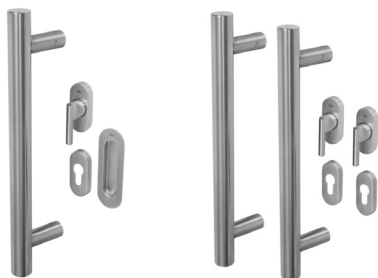

- Contemporary, high quality patio sliding door handle
- Manufactured from 316 Marine Grade Stainless Steel
- Designed with no middle stem to avoid conflicting with locking mechanism
- Ideal for use where corrosion levels are high such as city or coastal environments and with acidic timber
- Part of a suited range of door and window hardware

COASTAL

Offset Round 'T' Bar Handle - KM850

- Single with secret fix handle kit or Back to Back handles
- Available in Satin Stainless Steel and Matt Black

Inline Round 'T' Bar Handle - KM859

- Single with secret fix handle kit or Back to Back handles
- Available in Satin Stainless Steel and Matt Black

For further assistance, call 01702 899440

www.alu-tec.co.uk

Fletchers Square, Temple Farm Industrial Estate, Southend-on-Sea, Essex SS2 5RN

BLU™ STAINLESS STEEL SLIDING DOOR BAR HANDLES

- Contemporary, high quality patio sliding door handle
- Manufactured from 316 Marine Grade Stainless Steel
- Designed with no middle stem to avoid conflicting with locking mechanism
- Ideal for use where corrosion levels are high such as city or coastal environments and with acidic timber
- Part of a suited range of door and window hardware