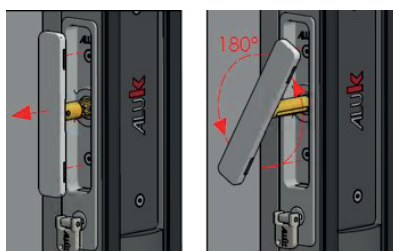

- ❖ F82 Door Only
- ❖ Lever & T Handle available in White, Silver, Black, Brushed Stainless Steel and Grey.