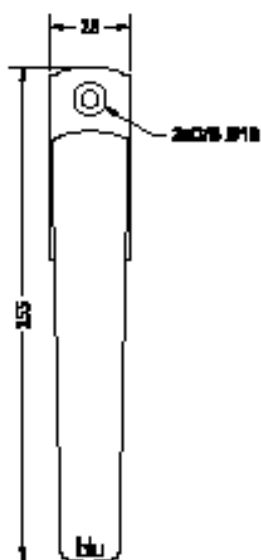

For further assistance, call 01702 899440

www.alu-tec.co.uk

Fletchers Square, Temple Farm Industrial Estate, Southend-on-Sea, Essex SS2 5RN

BLU™ STAINLESS STEEL BIFOLDING HANDLE

- Ergonomic bi-fold door handle
- Comes complete with 63 x 25mm backplate and has a mounted 7x7x50mm spindle, the lever operates to an opening angle of 21.5 degrees
- Manufactured from solid 316 Marine Grade Stainless Steel
- Ideal for use where corrosion levels are high such as city or coastal environments and with acidic timber

COASTAL

Front Profile

Side Profile

For further assistance, call 01702 899440

www.alu-tec.co.uk

Fletchers Square, Temple Farm Industrial Estate, Southend-on-Sea, Essex SS2 5RN