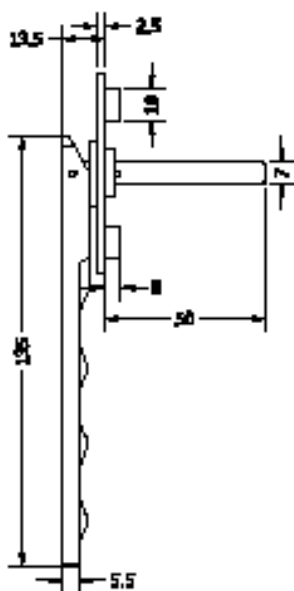

For further assistance, call 01702 899440

www.alu-tec.co.uk

Fletchers Square, Temple Farm Industrial Estate, Southend-on-Sea, Essex SS2 5RN

BLU™ STAINLESS STEEL BIFOLDING HANDLE

- Ergonomic bi-fold door handle
- Comes complete with 63 x 25mm backplate and has a mounted 7x7x50mm spindle, the lever operates to an opening angle of 21.5 degrees
- Manufactured from solid 316 Marine Grade Stainless Steel
- Ideal for use where corrosion levels are high such as city or coastal environments and with acidic timber

COASTAL

Front Profile

Side Profile

For further assistance, call 01702 899440

www.alu-tec.co.uk

Fletchers Square, Temple Farm Industrial Estate, Southend-on-Sea, Essex SS2 5RN