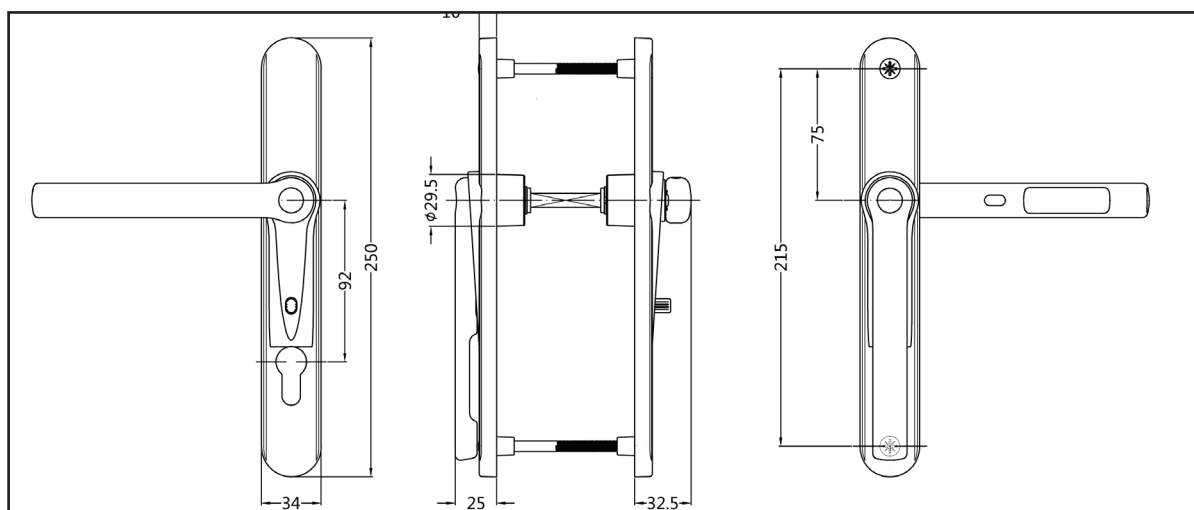

www.alu-tec.co.uk

Fletchers Square, Temple Farm Industrial Estate, Southend-on-Sea, Essex SS2 5RN

CLEARLINE SECURIFOLD FOLDING DOOR HANDLE

The Clearline SecuriFold door handle from greenteQ has been designed to allow the lever of the handle to fold down vertically when not in use, locating snugly against the backplate.

- Can be used on bi-folds and resi doors to prevent lever clashing against the wall
- Works with most multi-point 92PZ door locks on bi-fold and resi-doors
- Stands off profile by only 25mm in inactive position
- Levers fold vertically against backplate when not in use to allow neat stacking and provide clear sightlines through glass when closed
- Internal and external levers operate independently
- Top of lever pushes in to allow turn action
- Location peg holds the lever in place in inactive position to prevent handle rattle
- Identical screw centres to standard long backplate Alpha door handle
- Available as left handed or right handed and in white, anthracite grey, black, satin and polished chrome finishes

For further assistance, call 01702 899440

www.alu-tec.co.uk

Fletchers Square, Temple Farm Industrial Estate, Southend-on-Sea, Essex SS2 5RN

BLU™ STAINLESS STEEL BIFOLDING HANDLE

- Ergonomic bi-fold door handle
- Comes complete with 63 x 25mm backplate and has a mounted 7x7x50mm spindle, the lever operates to an opening angle of 21.5 degrees
- Manufactured from solid 316 Marine Grade Stainless Steel
- Ideal for use where corrosion levels are high such as city or coastal environments and with acidic timber