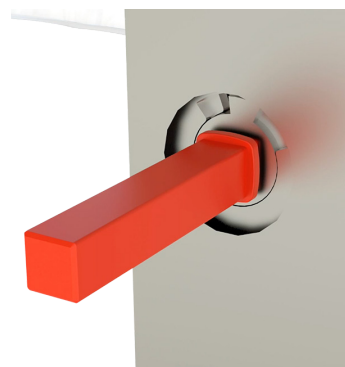

www.alu-tec.co.uk

Fletchers Square, Temple Farm Industrial Estate, Southend-on-Sea, Essex SS2 5RN

SWEET LOCK LOCK SECURITY DOOR HANDLE

For added protection and increased security for your doors, Alu-tec have added the Lock Lock security handle to their hardware collection.

The Lock Lock security handle's patented lock-block stops the spindle turning, therefore using this security handle means the home is "locked and locked"; double the protection for the homeowner. The handle must be turned up and the hooks engaged before the switch can be operated. A clever switch on the handle also removes the need for a key on the inside and furthermore a luminous indicator lets you know that the door is indeed securely locked.

The Lock Lock fits all PVC and composite doors and any other door with a standard 122mm or 211mm handle set.

- Patented Design
- The handle can be retro-fitted
- Available as Lever/Lever or Lever/Pad
- Colours available - White, Gold, Chrome, Stainless Steel, Black, Satin, Anthracite Grey and Rose Gold
- Option available for external handle without a cylinder for doors that are never locked from the outside.