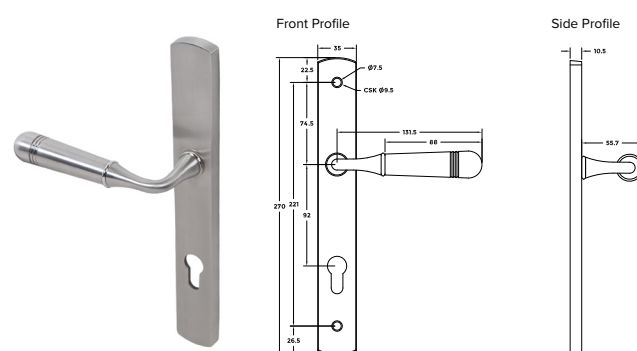

Opera Lever Door Handle on Backplate- TBH095

- Available in Satin Stainless Steel, Satin Brass and Matt Black

For further assistance, call 01702 899440

www.alu-tec.co.uk

Fletchers Square, Temple Farm Industrial Estate, Southend-on-Sea, Essex SS2 5RN