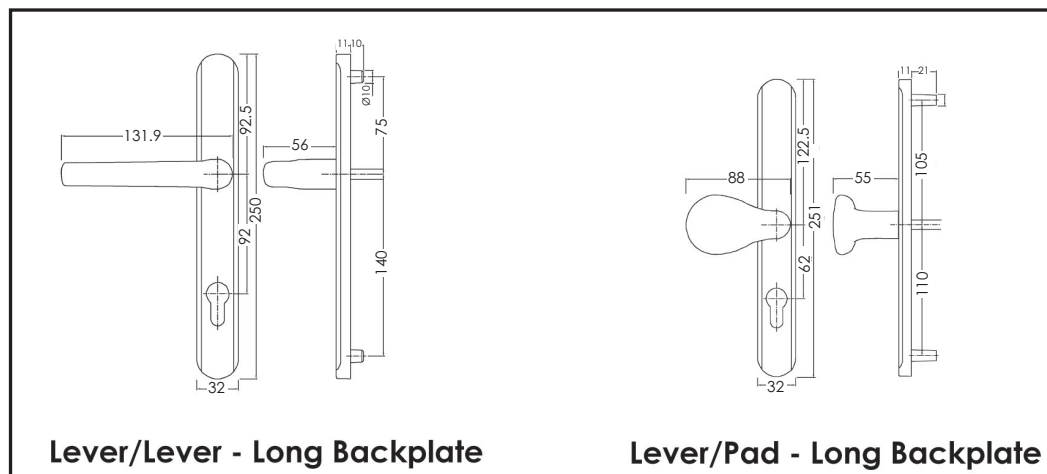

- Available as Lever/Lever or Lever/Pad
- Six colours available to match the Alpha suite of window and door furniture
- Standard finishes are white, PVD gold, polished chrome, satin, Enduro steel and black.
- Cylinder hole flange gives additional security and eliminates gap around cylinder cut out.