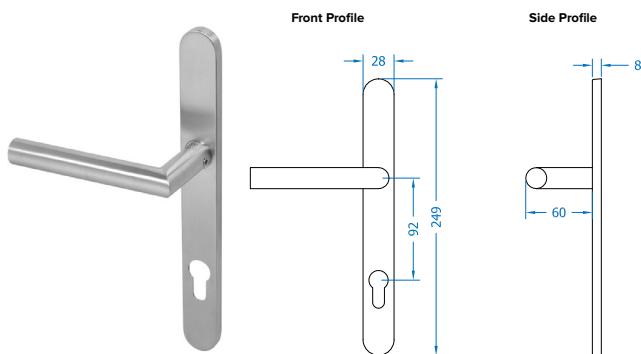

BLU™ STAINLESS STEEL DOOR HANDLE ON BACKPLATE

Coastal Group's contemporary door furniture includes sleek lever handles which look fabulous on aluminium and upvc doors.

- Manufactured from 316 Marine Grade Stainless Steel
- Ideal for use where corrosion levels are high such as city or coastal environments and with acidic timber
- Part of a suited range of hardware including matching window handle

COASTAL

Mitre Lever Door Handle on Backplate (Unsprung) - KM070

- Available in Satin Stainless Steel and Matt Black