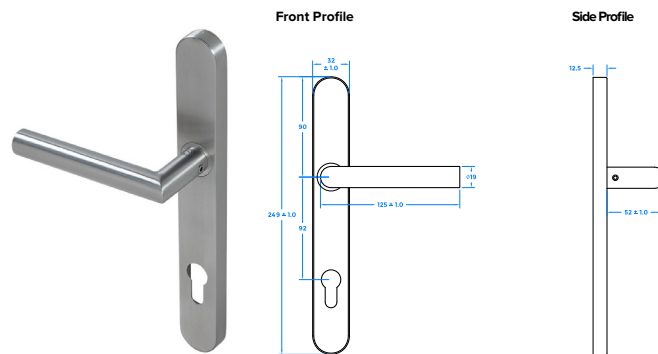

Mitre Lever Door Handle (Dual Sprung) - KM078

- Available in Satin Stainless Steel, Polished Stainless Steel and Matt Black