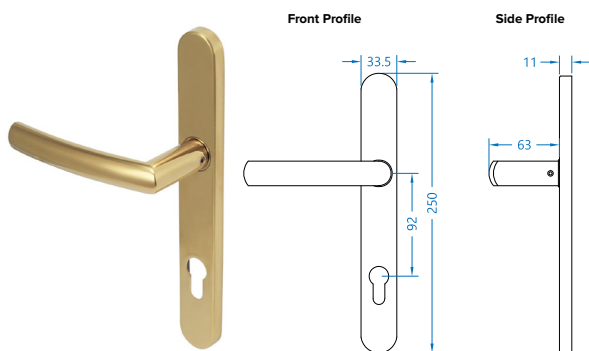

COASTAL

Mitre Lever Door Handle on Backplate (Unsprung) - KM070

- Available in Satin Stainless Steel and Matt Black

Mitre Lever Door Handle (Dual Sprung) - KM078

- Available in Satin Stainless Steel, Polished Stainless Steel and Matt Black