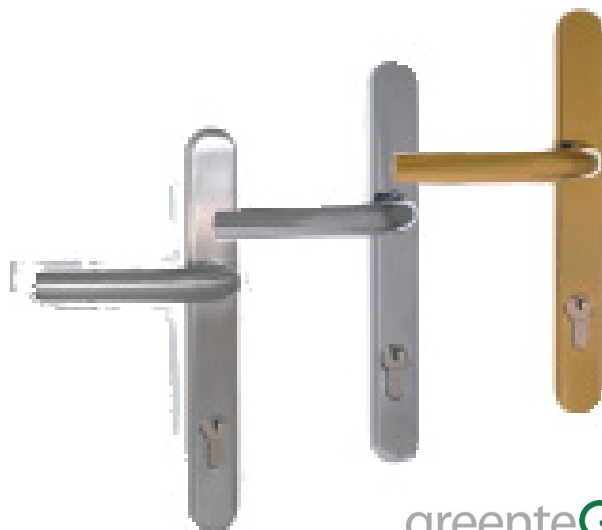

COASTLINE DOOR HANDLE

The Coastline Stainless Steel Door Handles from greenteQ are produced from grade 304 stainless steel to provide exceptional resistance to marine corrosion.

- Available in Gold, Chrome, Brushed finishes
- Grade 304 stainless steel construction for exceptional corrosion resistance
- Interchangeable with standard greenteQ Alpha furniture.

greenteQ