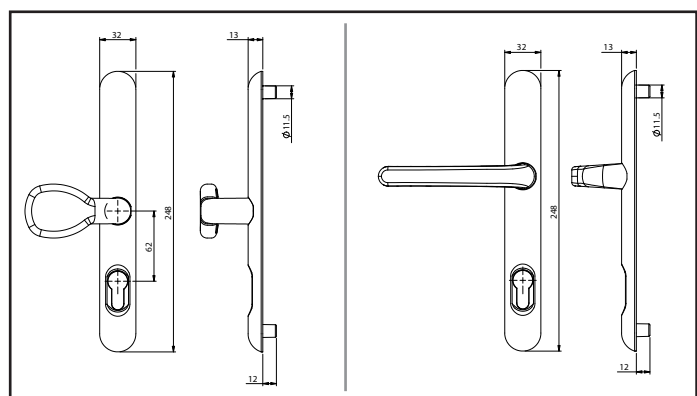

The Lock Lock fits all PVC and composite doors and any other door with a standard 122mm or 211mm handle set.

- Patented Design
- The handle can be retro-fitted
- Available as Lever/Lever or Lever/Pad
- Colours available - White, Gold, Chrome, Stainless Steel, Black, Satin, Anthracite Grey and Rose Gold
- Option available for external handle without a cylinder for doors that are never locked from the outside.