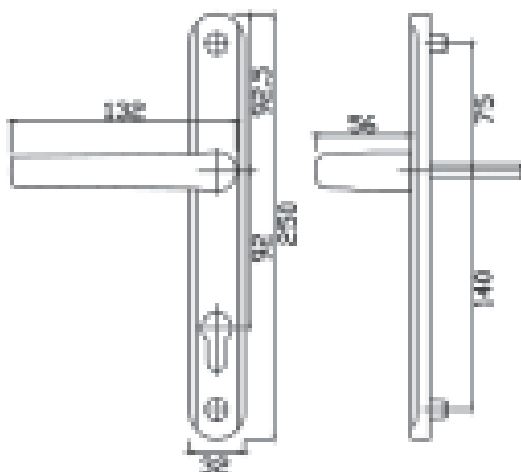

For further assistance, call 01702 899440

www.alu-tec.co.uk

Fletchers Square, Temple Farm Industrial Estate, Southend-on-Sea, Essex SS2 5RN