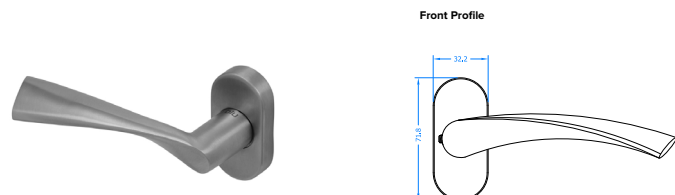

- Manufactured from 316 Marine Grade Stainless Steel
- Ideal for use where corrosion levels are high such as city or coastal environments and with acidic timber
- Part of a suited range of hardware including matching window handle

Wing Door Lever Handle On Oval Rose - WH990

- Available in Satin Stainless Steel

For further assistance, call 01702 899440

www.alu-tec.co.uk

Fletchers Square, Temple Farm Industrial Estate, Southend-on-Sea, Essex SS2 5RN