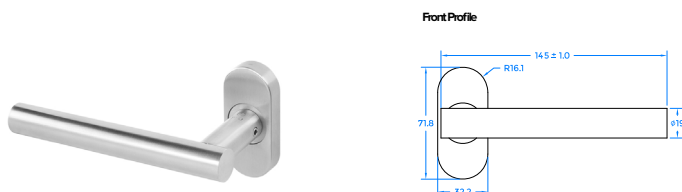

BLU™ STAINLESS STEEL DOOR HANDLE ON OVAL ROSE

Coastal Group's contemporary door furniture includes sleek lever handles which look fabulous on aluminium and upvc doors.

- Manufactured from 316 Marine Grade Stainless Steel
- Ideal for use where corrosion levels are high such as city or coastal environments and with acidic timber
- Part of a suited range of hardware including matching window handle

COASTAL

T Bar Door Lever Handle On Oval Rose - KM965

- Available in Satin Stainless Steel and Matt Black