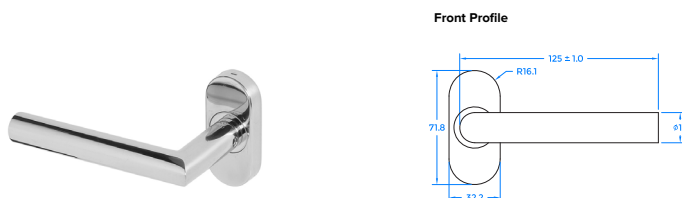

Solid Mitre Door Lever Handle On Oval Rose - KM960

- Available in Satin Stainless Steel, Polished Stainless Steel and Matt Black