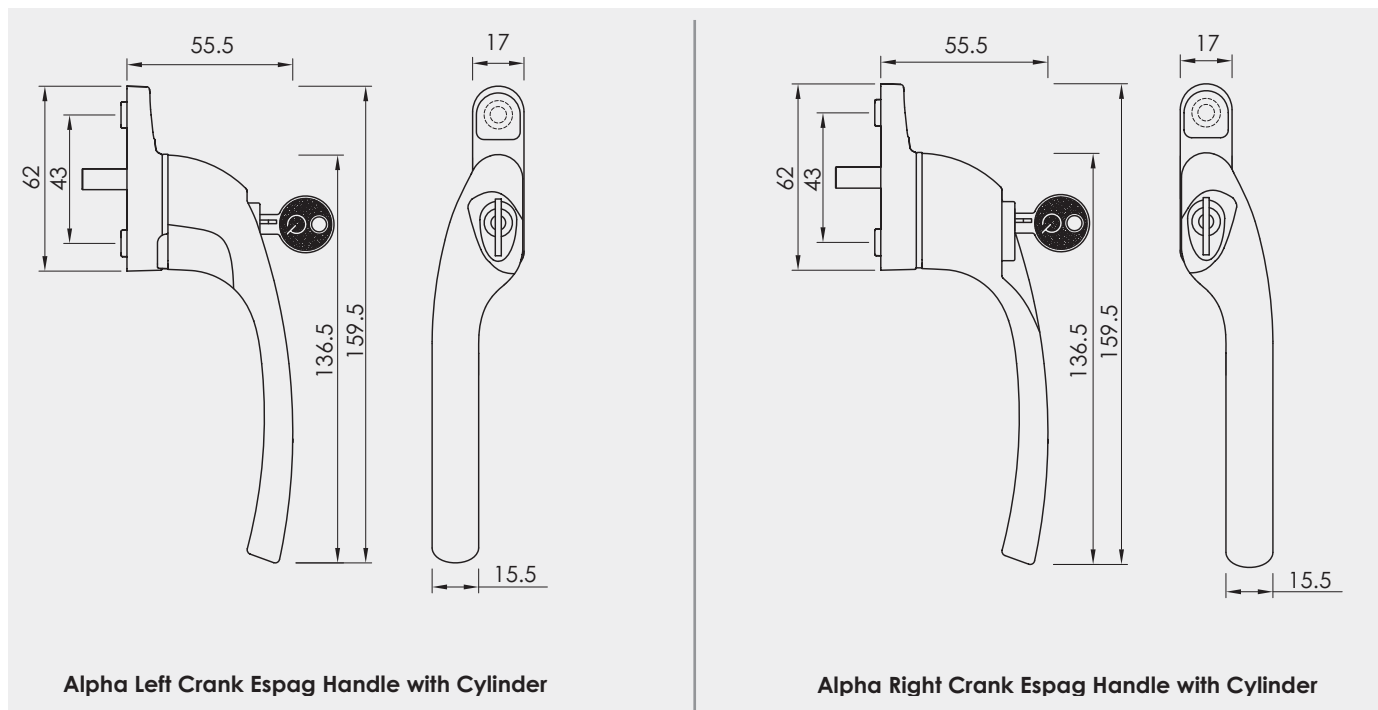

- Sleek and stylish handle grip.
- 90° stop/click location washer
- Finishes available - white, black, satin, polished chrome, PVD gold, enduro steel anthracite grey* finishes (*only available in 35sp)
- Colour co-ordinated screw cover caps

- Monkey Tail or Pear Drop designs available in left and right handed variants
- Available in 25mm and 40mm spindle length only
- Push-button operation
- Positive 'click' on close indicating full engagement and prevents misuse
- Deadlock the window with a standard key
- 10" stays available in monkey tail or pear drop, either working or dummy pegs
- Available in nine classic colours:
PVD Gold, Antique Bronze, Brushed Copper, Black, Satin Chrome, Polished Chrome, Rose Gold, Pewter Patina and Graphite