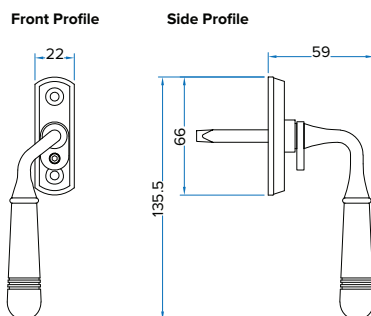

Opera Espag Window Handle - TBH020

- Available in Satin Stainless Steel, Satin Brass & Matt Black

For further assistance, call 01702 899440

www.alu-tec.co.uk

Fletchers Square, Temple Farm Industrial Estate, Southend-on-Sea, Essex SS2 5RN