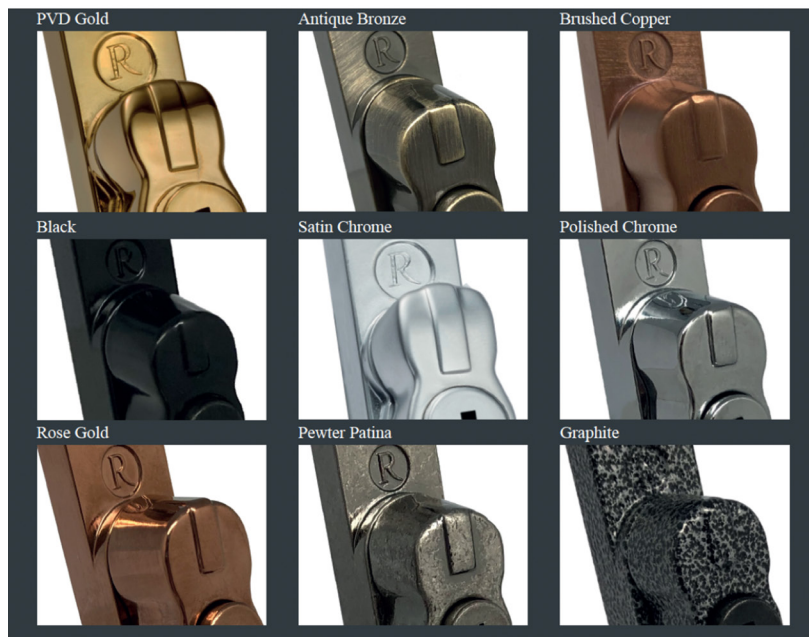

- Sleek and stylish handle grip.
- 90° stop/click location washer
- Finishes available - white, black, satin, polished chrome, PVD gold, enduro steel anthracite grey* finishes (*only available in 35sp)
- Colour co-ordinated screw cover caps

For further assistance, call 01702 899440

www.alu-tec.co.uk

Fletchers Square, Temple Farm Industrial Estate, Southend-on-Sea, Essex SS2 5RN

TRADITIONAL STYLED HANDLES & STAYS

Regal
Hardware

The Regal Hardware Collection features an authentic range of traditional hardware for windows.

- Monkey Tail or Pear Drop designs available in left and right handed variants
- Available in 25mm and 40mm spindle length only
- Push-button operation
- Positive 'click' on close indicating full engagement and prevents misuse
- Deadlock the window with a standard key
- 10" stays available in monkey tail or pear drop, either working or dummy pegs
- Available in nine classic colours:
PVD Gold, Antique Bronze, Brushed Copper, Black, Satin Chrome, Polished Chrome, Rose Gold, Pewter Patina and Graphite

For further assistance, call 01702 899440

www.alu-tec.co.uk

Fletchers Square, Temple Farm Industrial Estate, Southend-on-Sea, Essex SS2 5RN

TILT & TURN WINDOW HANDLES

- Ultra modern handle design.
- Distinctive grip with radius edges to the backplate providing a softer style.
- Premium quality handle that features the same feel and appearance of the Alpha door handle
- For use with tilt and turn, and tilt before turn mechanisms.
- 40mm length spindle.
- Available in white, polished chrome, gold and satin finishes. Black handles are available but minimum orders apply.