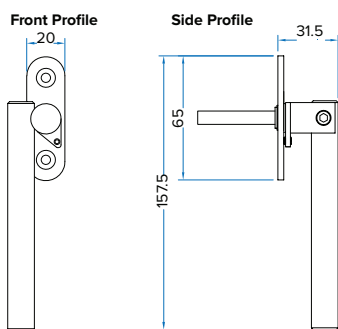

Contemporary Espag Window Handle - Cranked - SST81

- Available in Satin Stainless Steel