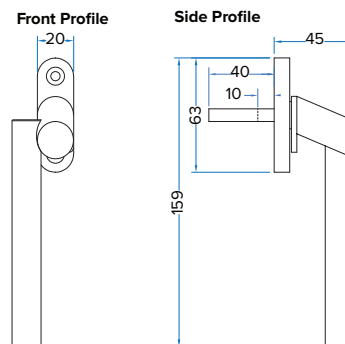

Contemporary Espag Window Handle - Cranked - SST87

- Available in Satin Stainless Steel and Matt Black