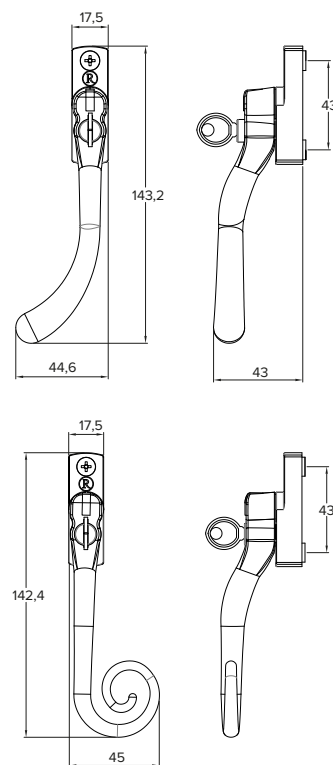

- Monkey Tail or Pear Drop designs available in left and right handed variants
- Available in 25mm and 40mm spindle length only
- Push-button operation
- Positive 'click' on close indicating full engagement and prevents misuse
- Deadlock the window with a standard key
- 10" stays available in monkey tail or pear drop, either working or dummy pegs
- Available in nine classic colours:
PVD Gold, Antique Bronze, Brushed Copper, Black, Satin Chrome, Polished Chrome, Rose Gold, Pewter Patina and Graphite